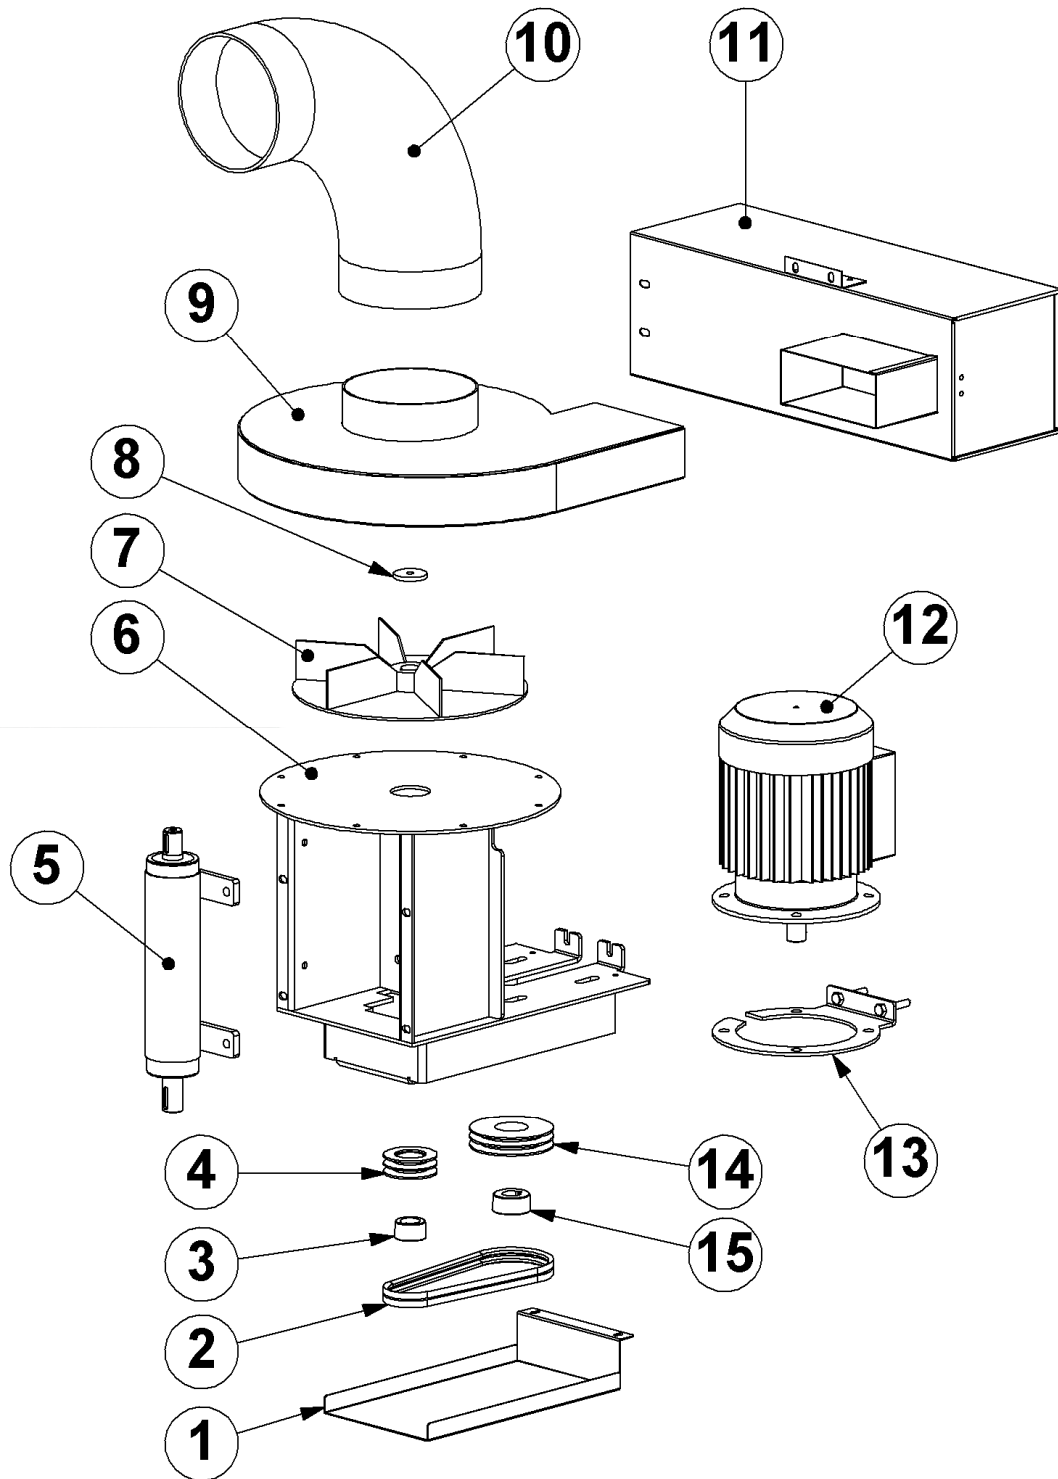

Fig. 02

Fig. 02

Item	Part number	Description	Qty.
1	E03690	M10 turn button	8
2	B21163	Sealing washer	8
3	739205	Cartridge hook	8
4	E00440	Rubber plate	1
5	739348	Timer box complete	1
	B20240	Timer board dedusting	1
6	001027	Socket CEE 63A for 854DCS	1
	001006	Socket CEE 32A for 854DC	1
7	B21604	Water separator	1
	B21604/1	Filter element	1
8	B20057	Adaptor knee	3
9	E00008	Drain cock	1
10	979461	Header	1
11	490691	Control valve compressor	1
12	001134	Membrane valve	3
	001133	Membrane for membrane valve	1
13	483468	Safety valve	1
14	126814	Pressure gauge	1
15	001298	Solenoid valve dedusting	3
16	739198	Housing cover	1
17	001403	Venturi	8
18	491837	Vacuum gauge	1
19	490099	Compressor drive guard	1
20	E10601	Cartridge filter	8
21	222-2270	Taper lock bush	1
22	491824	Taper lock pulley 50Hz	1
	E00622	Taper lock pulley 60Hz	1
23	491825	V-belt 50Hz	1
	E00623	V-belt 60Hz	1
24	976688-1	Compressor motor	1
25	739324	Slide rail	1
26	E00306	Compressor	1
	B21750	Non return valve for delivery hose	1
	E00498	Compressor oil	0.5L
27	001244	Suction filter complete	1

**Fig. 03**

Fig. 03

Item	Part number	Description	Qty.
1	B21964	Belt cover	1
2	001245	Belt 50Hz	2
	E00621	Belt 60Hz	2
3	976658	Taper lock bush	1
4	976659	Pulley 50Hz	1
	E00620	Pulley 60Hz	1
5	E00999	Bearing unit	1
6	B21967	Motor bracket	1
7	493399	Fan impeller	1
8	B21965	Fan impeller washer	1
9	976663	Fan housing	1
10	490706	PU vacuum hose	0.88m
	2361-522	Hose clip 190-220	2
11	492425	Silencer	1
12	E00369	Motor 4kW	1
	E00369/1	Terminal box cover	1
	E00369/2	Fan cover	1
13	B21966	Motor flange plate	1
14	976656	Belt pulley fan motor	1
15	001072	Taper lock bush	1