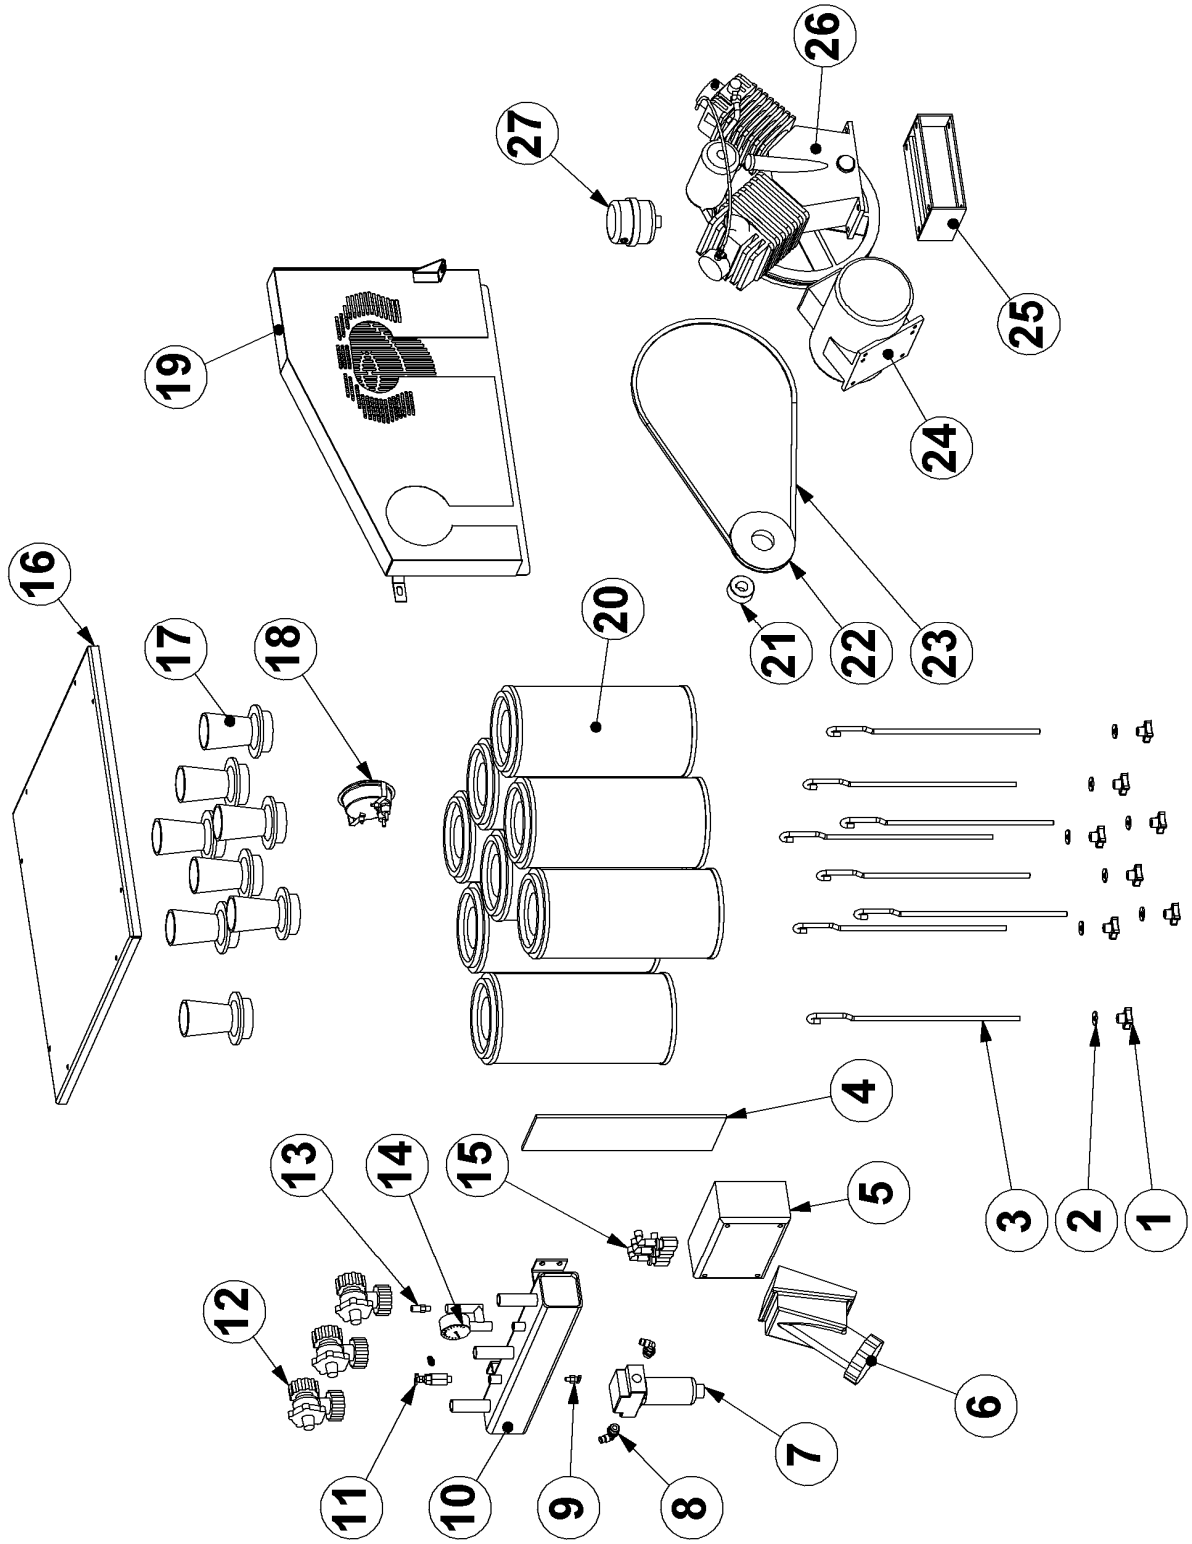

# 1. Spare parts

Fig. 01

Item	Part number	Description	Qty.
1	979425	Dust hopper	1
2	980110	Dust hopper Wheel	2
3	478198	Quick release pin	2
4	B20092	Hopper handle	2
5	453290	Handle grip	2
6	426450	Toggle clamp	4
7	739343	Latch handle	4
8	E00439	Adhesive rubber seal	3m

Fig. 02

Fig. 02

Item	Part number	Description	Qty.
1	E03690	M10 turn button	8
2	B21163	Sealing washer	8
3	739205	Cartridge hook	8
4	E00440	Rubber plate	1
5	739348	Timer box complete	1
	B20240	Timer board dedusting	1
6	001027	Socket CEE 63A for 854DCS	1
	001006	Socket CEE 32A for 854DC	1
7	B21604	Water separator	1
	B21604/1	Filter element	1
8	B20057	Adaptor knee	3
9	E00008	Drain cock	1
10	979461	Header	1
11	490691	Control valve compressor	1
12	001134	Membrane valve	3
	001133	Membrane for membrane valve	1
13	483468	Safety valve	1
14	126814	Pressure gauge	1
15	001298	Solenoid valve dedusting	3
16	739198	Housing cover	1
17	001403	Venturi	8
18	491837	Vacuum gauge	1
19	490099	Compressor drive guard	1
20	E10601	Cartridge filter	8
21	222-2270	Taper lock bush	1
22	491824	Taper lock pulley 50Hz	1
	E00622	Taper lock pulley 60Hz	1
23	491825	V-belt 50Hz	1
	E00623	V-belt 60Hz	1
24	976688-1	Compressor motor	1
25	739324	Slide rail	1
26	E00306	Compressor	1
	B21750	Non return valve for delivery hose	1
	E00498	Compressor oil	0.5L
27	001244	Suction filter complete	1

**Fig. 03**

Fig. 03

Item	Part number	Description	Qty.
1	B21964	Belt cover	1
2	001245	Belt 50Hz	2
	E00621	Belt 60Hz	2
3	976658	Taper lock bush	1
4	976659	Pulley 50Hz	1
	E00620	Pulley 60Hz	1
5	E00999	Bearing unit	1
6	B21967	Motor bracket	1
7	493399	Fan impeller	1
8	B21965	Fan impeller washer	1
9	976663	Fan housing	1
10	490706	PU vacuum hose	0.88m
	2361-522	Hose clip 190-220	2
11	492425	Silencer	1
12	E00369	Motor 4kW	1
	E00369/1	Terminal box cover	1
	E00369/2	Fan cover	1
13	B21966	Motor flange plate	1
14	976656	Belt pulley fan motor	1
15	001072	Taper lock bush	1