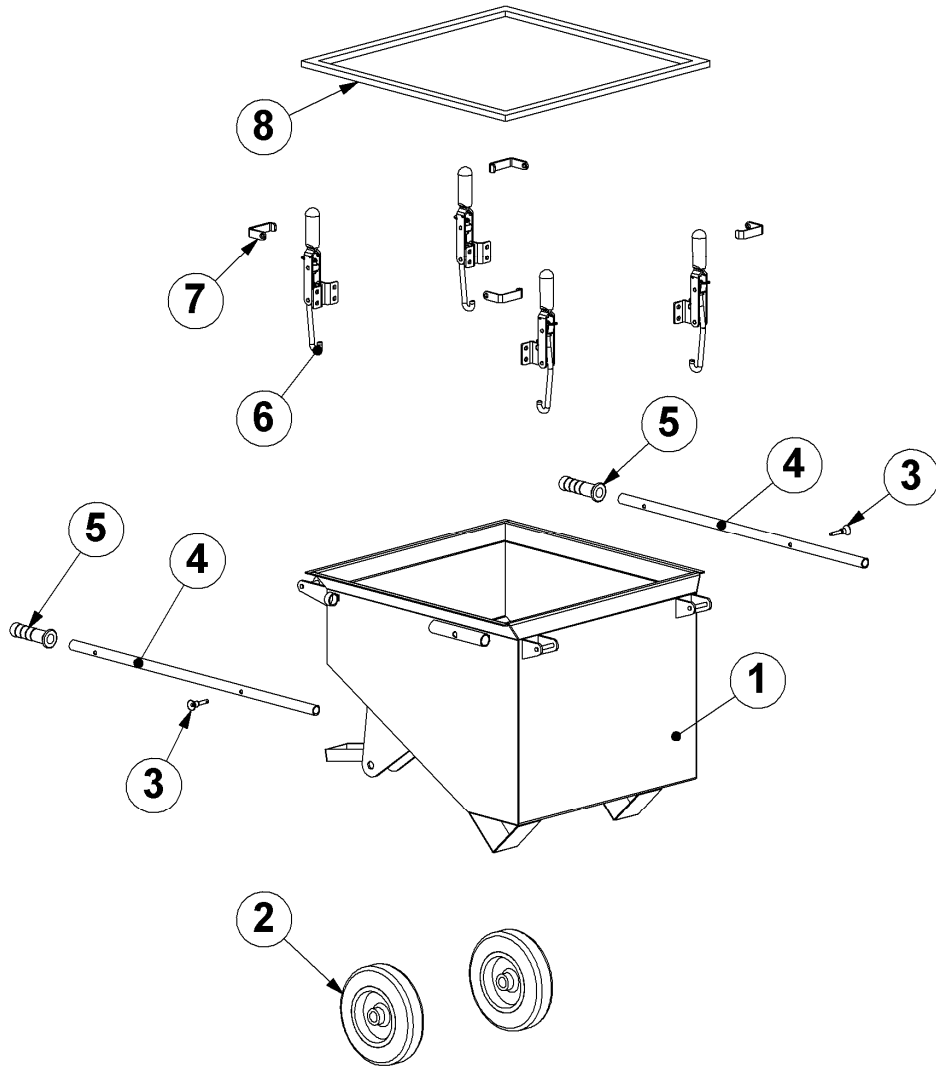

## Index

**1. Spare parts**

**03**

**Contact**

# 1. Spare parts

Fig. 01

Item	Part number	Description	Qty.
1	979425	Dust hopper	1
2	980110	Dust hopper Wheel	2
3	478198	Quick release pin	2
4	B20092	Hopper handle	2
5	453290	Handle grip	2
6	426450	Toggle clamp	4
7	739343	Latch handle	4
8	E00439	Adhesive rubber seal	3m

Fig. 02

Fig. 02

Item	Part number	Description	Qty.
1	E03690	M10 turn button	8
2	B21163	Sealing washer	8
3	739205	Cartridge hook	8
4	E00440	Rubber plate	1
5	739348	Timer box complete	1
	B20240	Timer board dedusting	1
6	001027	Socket CEE 63A for 854DCS	1
	001006	Socket CEE 32A for 854DC	1
7	B21604	Water separator	1
	B21604/1	Filter element	1
8	B20057	Adaptor knee	3
9	E00008	Drain cock	1
10	979461	Header	1
11	490691	Control valve compressor	1
12	001134	Membrane valve	3
	001133	Membrane for membrane valve	1
13	483468	Safety valve	1
14	126814	Pressure gauge	1
15	001298	Solenoid valve dedusting	3
16	739198	Housing cover	1
17	001403	Venturi	8
18	491837	Vacuum gauge	1
19	490099	Compressor drive guard	1
20	E10601	Cartridge filter	8
21	222-2270	Taper lock bush	1
22	491824	Taper lock pulley 50Hz	1
	E00622	Taper lock pulley 60Hz	1
23	491825	V-belt 50Hz	1
	E00623	V-belt 60Hz	1
24	976688-1	Compressor motor	1
25	739324	Slide rail	1
26	E00306	Compressor	1
	B21750	Non return valve for delivery hose	1
	E00498	Compressor oil	0.5L
27	001244	Suction filter complete	1

**Fig. 03**

Fig. 03

Item	Part number	Description	Qty.
1	B21964	Belt cover	1
2	001245	Belt 50Hz	2
	E00621	Belt 60Hz	2
3	976658	Taper lock bush	1
4	976659	Pulley 50Hz	1
	E00620	Pulley 60Hz	1
5	E00999	Bearing unit	1
6	B21967	Motor bracket	1
7	493399	Fan impeller	1
8	B21965	Fan impeller washer	1
9	976663	Fan housing	1
10	490706	PU vacuum hose	0.88m
	2361-522	Hose clip 190-220	2
11	492425	Silencer	1
12	E00369	Motor 4kW	1
	E00369/1	Terminal box cover	1
	E00369/2	Fan cover	1
13	B21966	Motor flange plate	1
14	976656	Belt pulley fan motor	1
15	001072	Taper lock bush	1