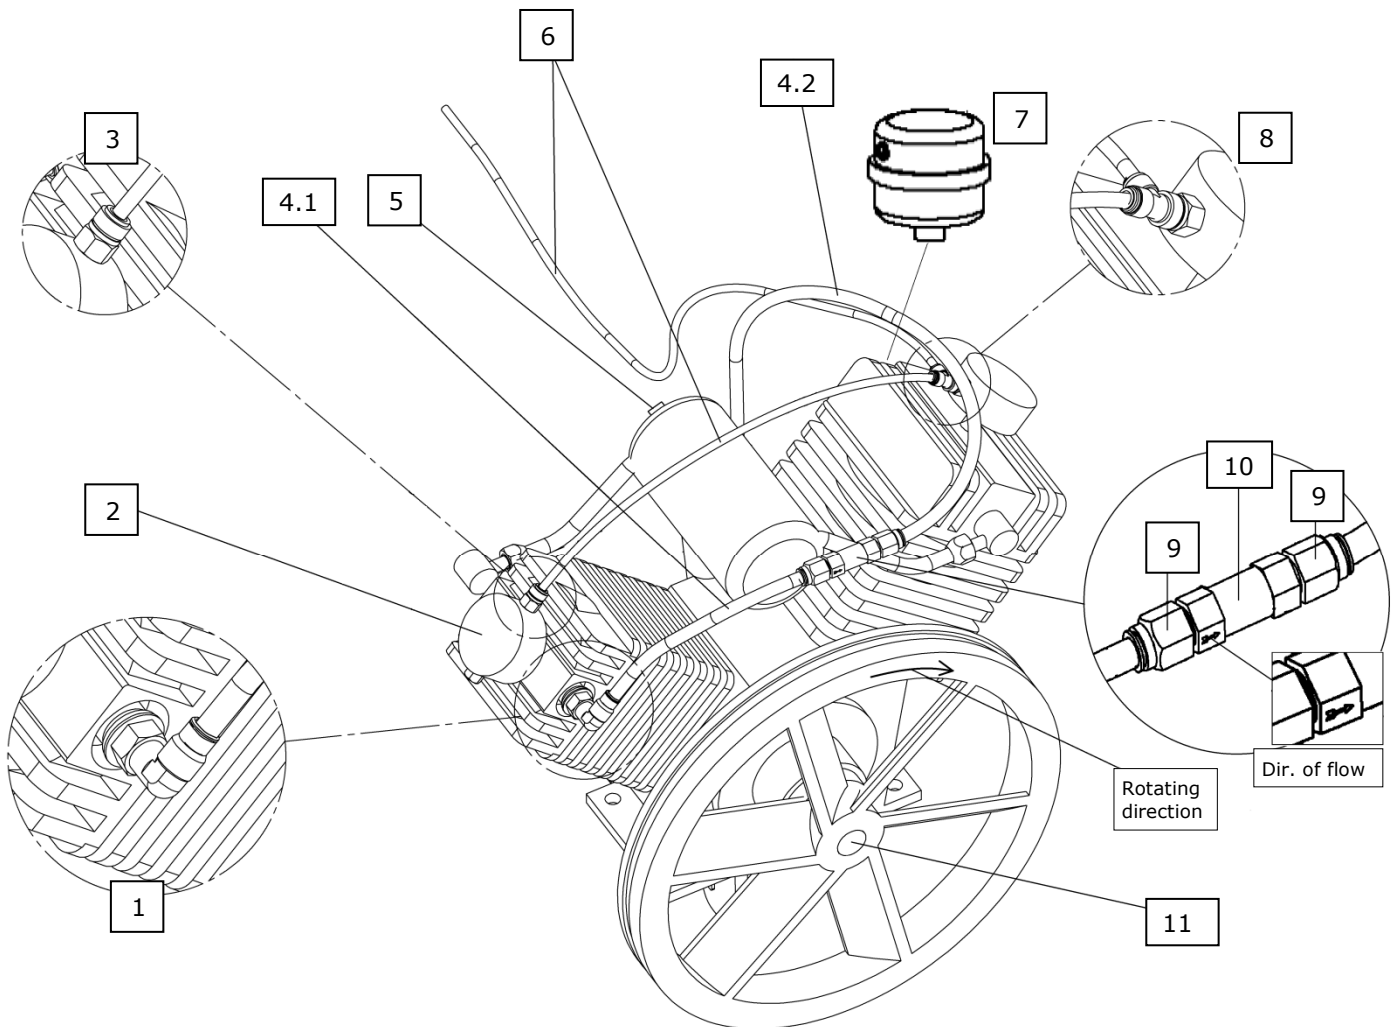

Fig. 05

Item	Part number	Description	Qty.
1	E05058	Knee coupling	1
2	E00638	Head unloader only (1 set of 2)	1
3	E00669/COMPRESSOR	PA-hose adapter	1
4.1	E00579	PTFE hose 10x8mm	
4.2	E00474	PU hose 10x6.5mm Blue	
5	E05143	Safety valve	1
6	E00473	PU hose 6x4mm	
7	001244	Suction filter complete (incl. filter element)	1
	656384	Filter element only	1
8	E08179	T-coupling	1
9	E00674	Adaptor for hose connection	2
10	B21750	Non return valve for delivery hose	1
11	E00306/NUT	Nut for compressor	1
	E00498	Compressor oil	0.5L